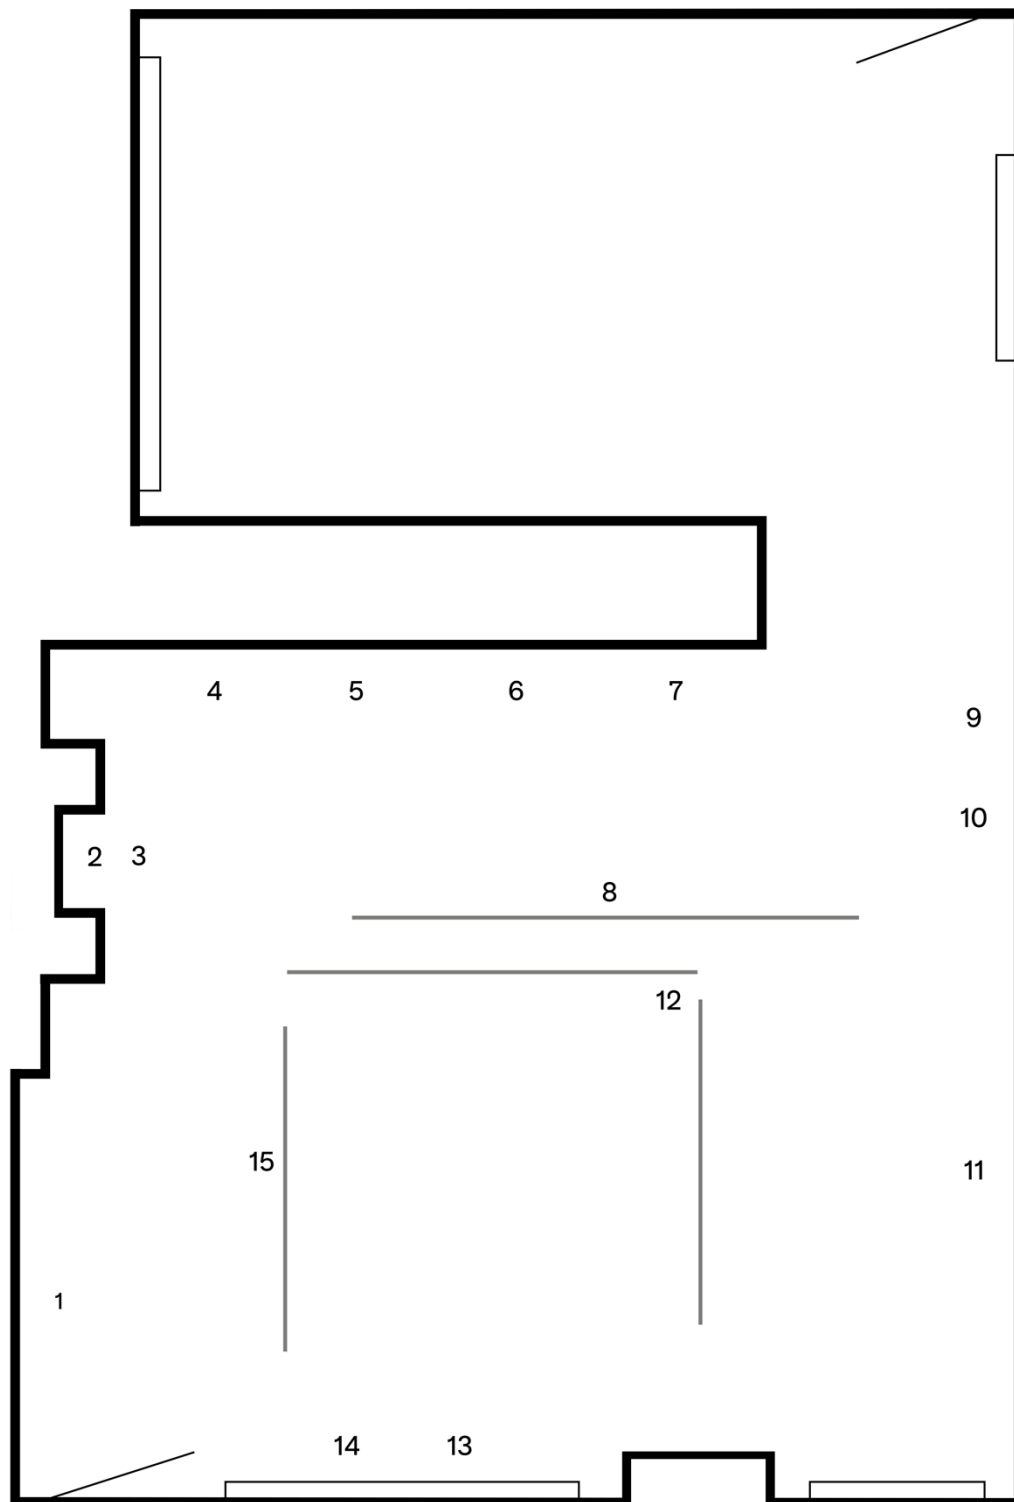

**Map: *The House of Bernarda Alba***

1. Sam Llewellyn-Jones, *idols with misshapen heads*, 2024, Oil pastel, wax crayon and charcoal on linen, 140 x 112 cm
2. Elena Njoabuzia Onwochei-Garcia, "*¡Silencio!*" (diptych), 2024, Oil transfer on paper, 21 x 28 cm (framed 33.5 x 41 cm)